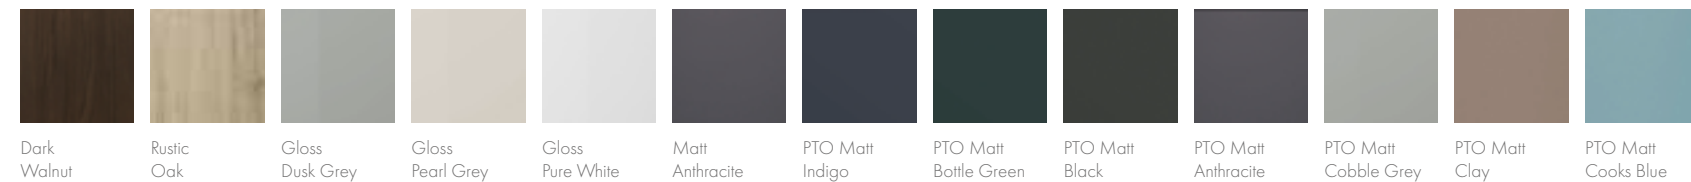

Avant Colours