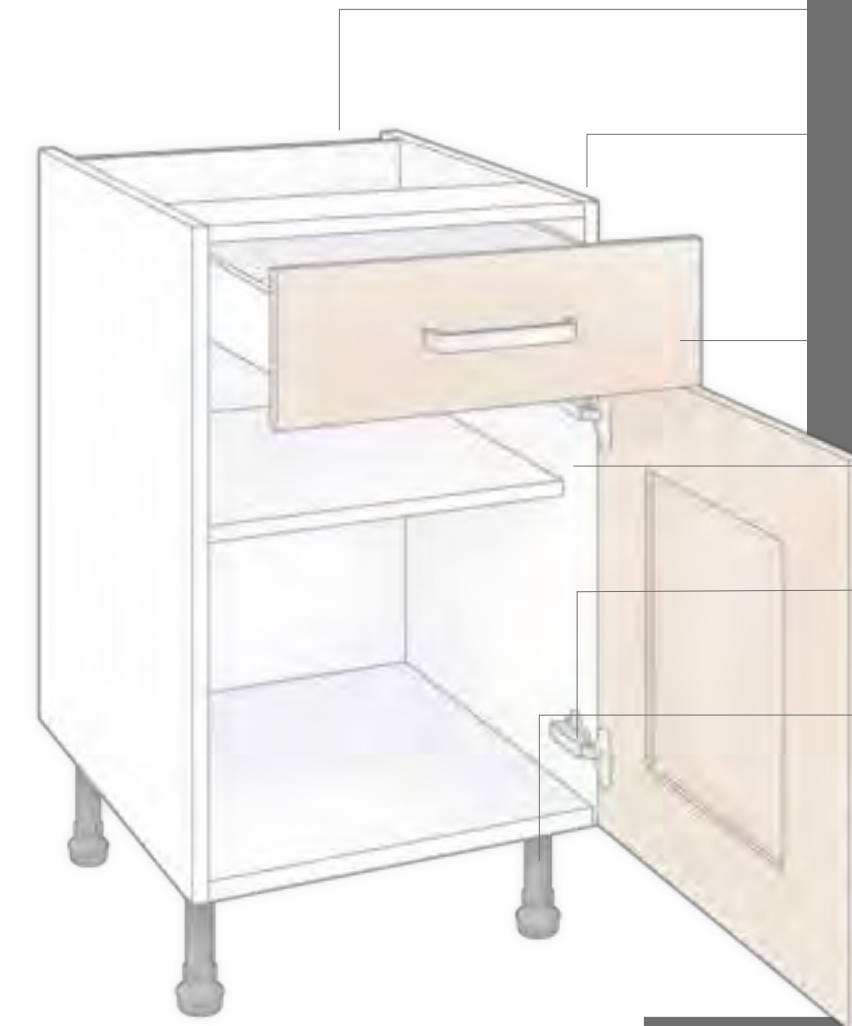

BY DESIGN

OUR KITCHENS

A perfect blend of style and luxury, the By Design collection makes choosing your dream kitchen effortless. The kitchens in the By Design collection are available as self-assembly; ready assembled; or ready assembled premium, with soft-close doors and drawers included as standard. The By Design collection has a kitchen style to suit every home, from classic timber framed to our modern selection for a more adventurous, contemporary look.

66mm void and 3mm removable back panel provides easy installation.

18mm cabinet and shelves in a choice of colours. Certain ranges can also be supplied with cabinet sides to match door colours at no extra cost, eliminating the need for end panels.

Fully extendable and adjustable soft-close Atira metal drawer box.

Internal depths of 265mm for standard wall units and 495mm for base units.

Three-way fully adjustable soft-close all metal clip-on hinges.

Adjustable feet with clip-on plinth with optional dust seal.

UPGRADE:

Oak drawer boxes available as an upgrade on classic ranges.

PREMIUM UNITS:

15mm back panels on base and 8mm on wall units for excellent rigidity. Robust PVC edging on all cabinet and shelf fronts in a range of complementary colours.

Internal depths of 305mm for premium wall units.