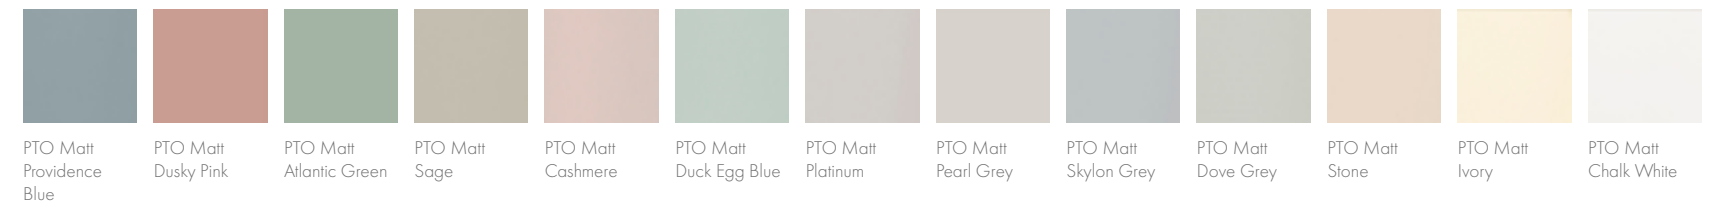

Avant Colours