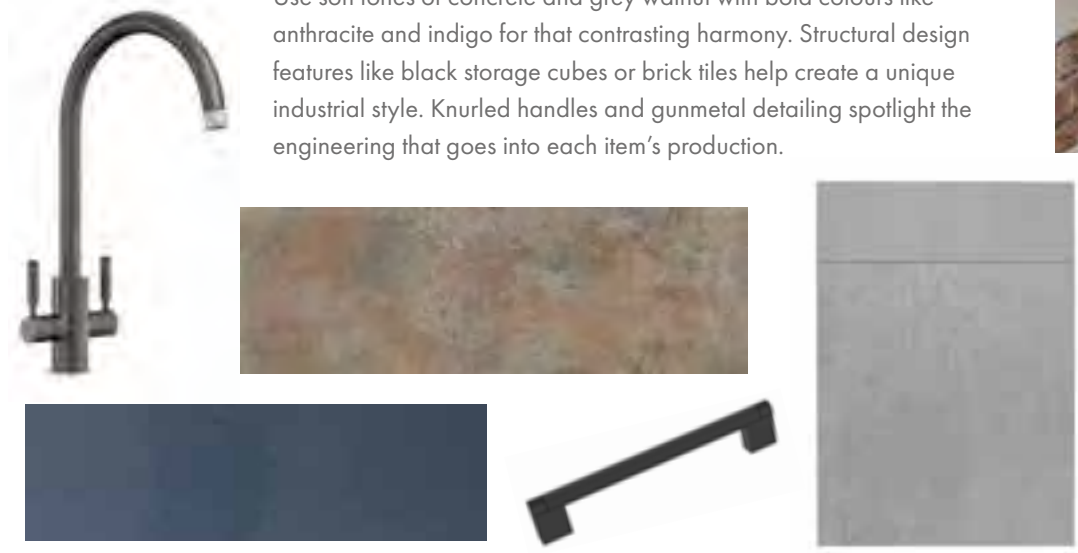

**INDUSTRIAL
REVOLUTION**

Use soft tones of concrete and grey walnut with bold colours like anthracite and indigo for that contrasting harmony. Structural design features like black storage cubes or brick tiles help create a unique industrial style. Knurled handles and gunmetal detailing spotlight the engineering that goes into each item's production.