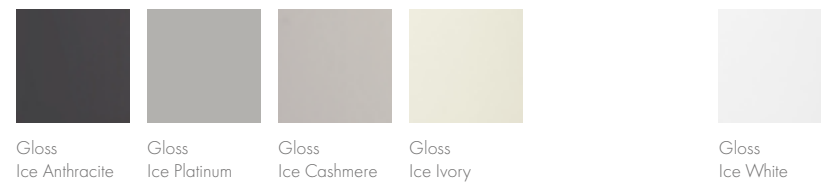

Geneva Colours