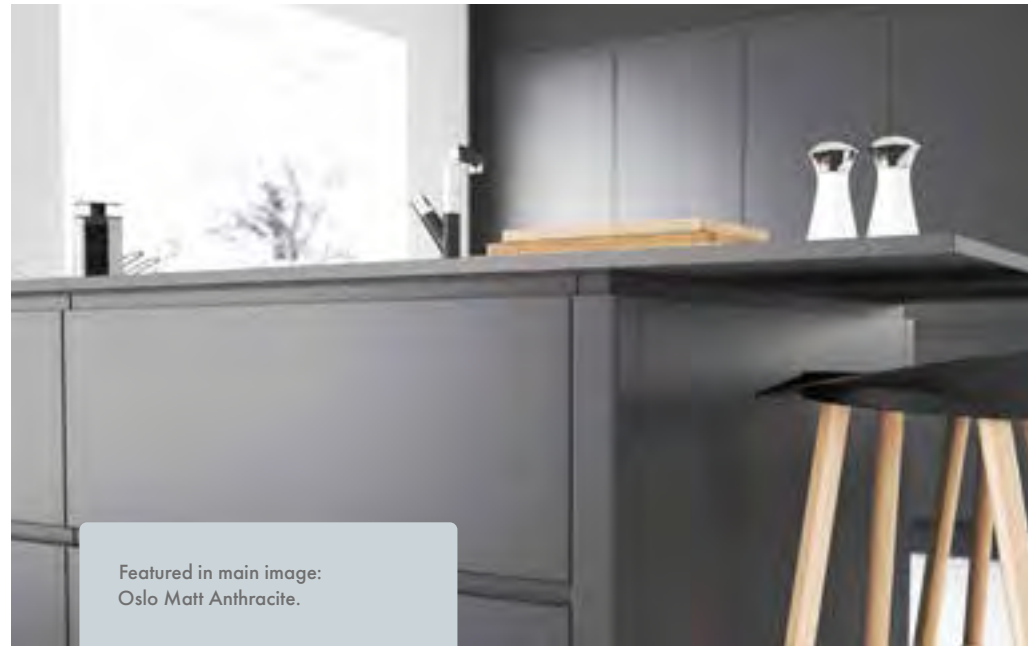

## OSLO

££££

Add a touch of glamour to your home with calming tones of the Oslo range. The integrated handle delivers beautifully clean lines to create an ultra-modern kitchen.

Door spec:  
22mm gloss painted MDF.