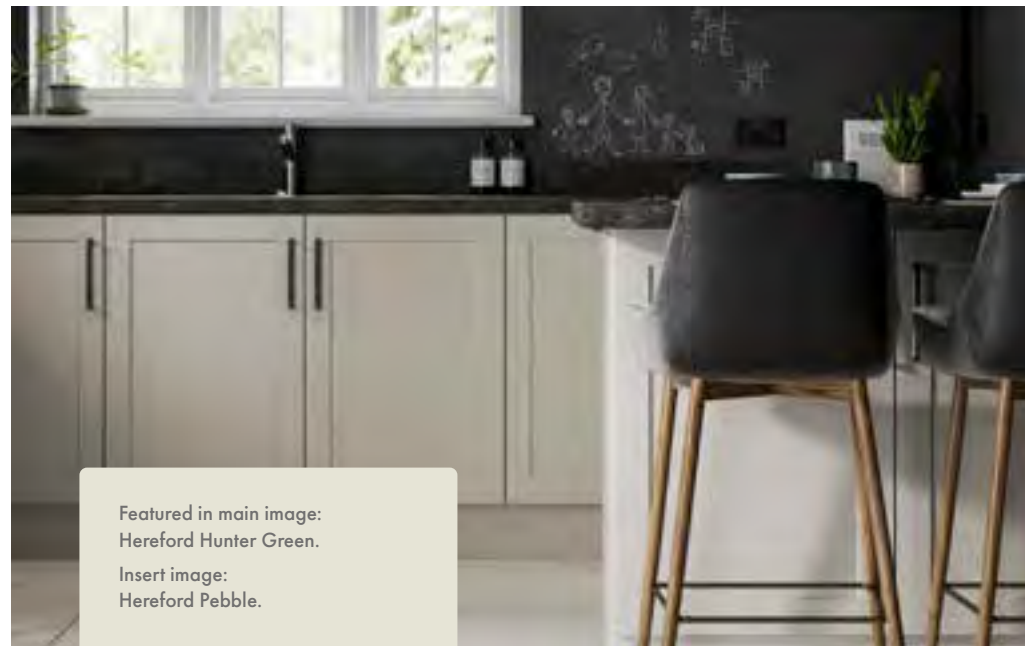

BY DESIGN

HEREFORD

££££

With slim rails and stiles, and opulent on trend colours, this modern shaker door creates some serious impact. The smooth PVC finish is practical for everyday family life, so you can have function without compromising style.

Door spec:

19mm PVC wrapped MFC.

Classic – Hereford

Hereford Colours

Charcoal

Hunter Green

Pebble