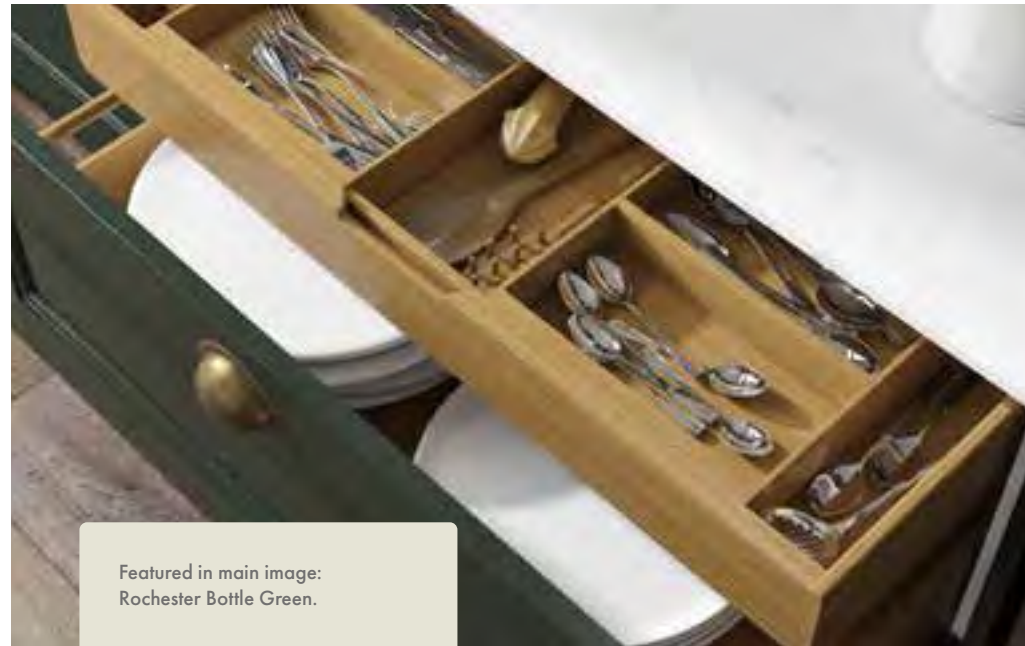

BY DESIGN

ROCHESTER PAINT TO ORDER

££££

The detailed panel of the Rochester design creates a uniquely timeless kitchen. Available in a wide range of paint-to-order colours, allowing you to create a stunning kitchen tailored perfectly to your taste.

Door spec:
20mm ash veneers.