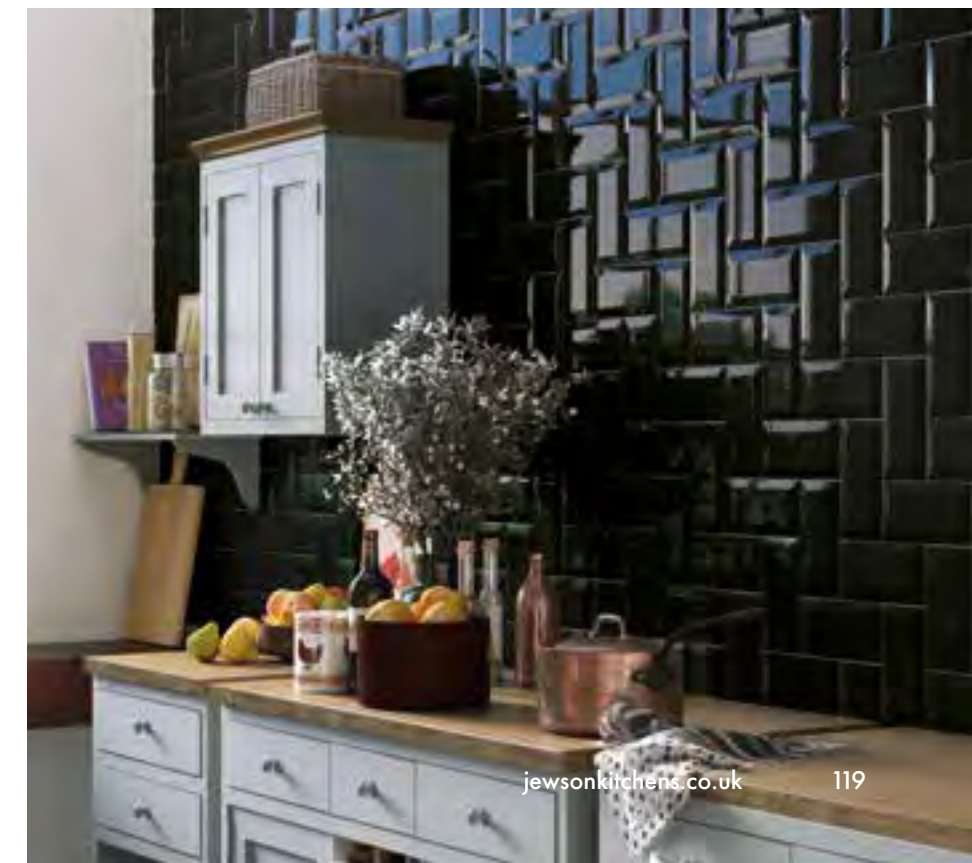

WALL TILES

Select wall tiles that will add colour, texture or pattern to your kitchen to complete the look.

Arles

A pretty collection of glazed wall tiles in a delicate palette of muted tones, suited to contemporary and classic styles. Arles is available in four plain colours and three melanges of mixed vintage decors.

Poitiers

These slim brick tiles feature an undulating surface and glass-like glazes in on-trend colours like Azure Blue and Rose Pink for an opulent handcrafted look with a modern twist.

Metro Brick

Classic bevelled brick tiles are as popular as ever. Add some creativity with contrasting grout, a band of contrasting colour tiles or an unusual tiling pattern.

Wall Tiles