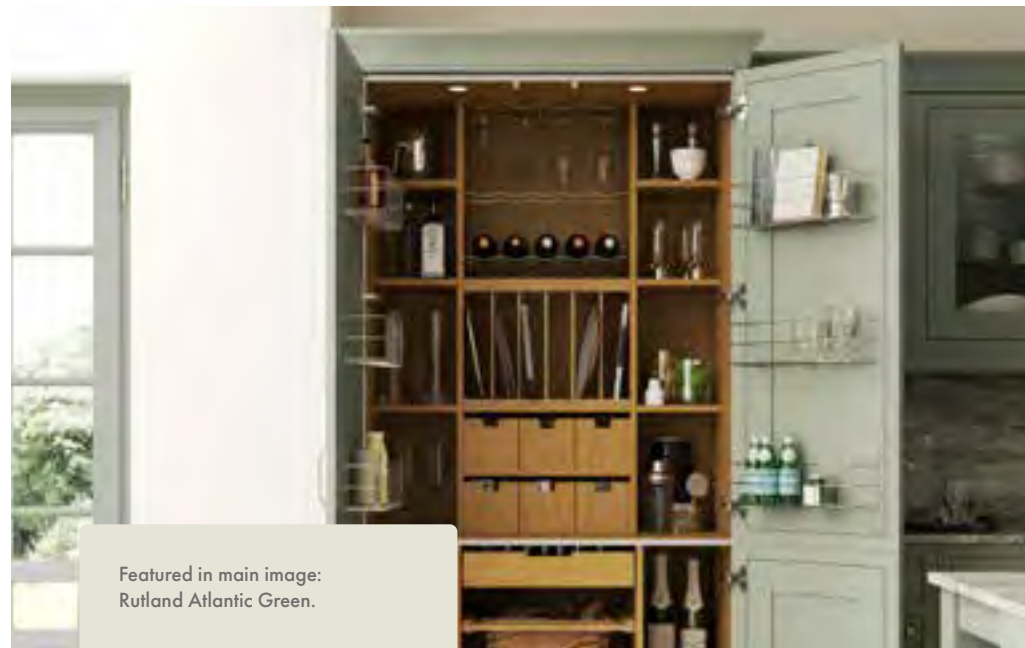

BY DESIGN

RUTLAND PAINT TO ORDER

££££

Our classic in-frame cabinetry range, Rutland, makes the ultimate statement of elegance. With painted timber doors set in an ash veneer painted frame, it is simply stunning. The large range of curved and feature cabinets and the paint-to-order colour palette allow you to create a unique design suited to the heart of your home.

Door spec:
22mm ash veneers.