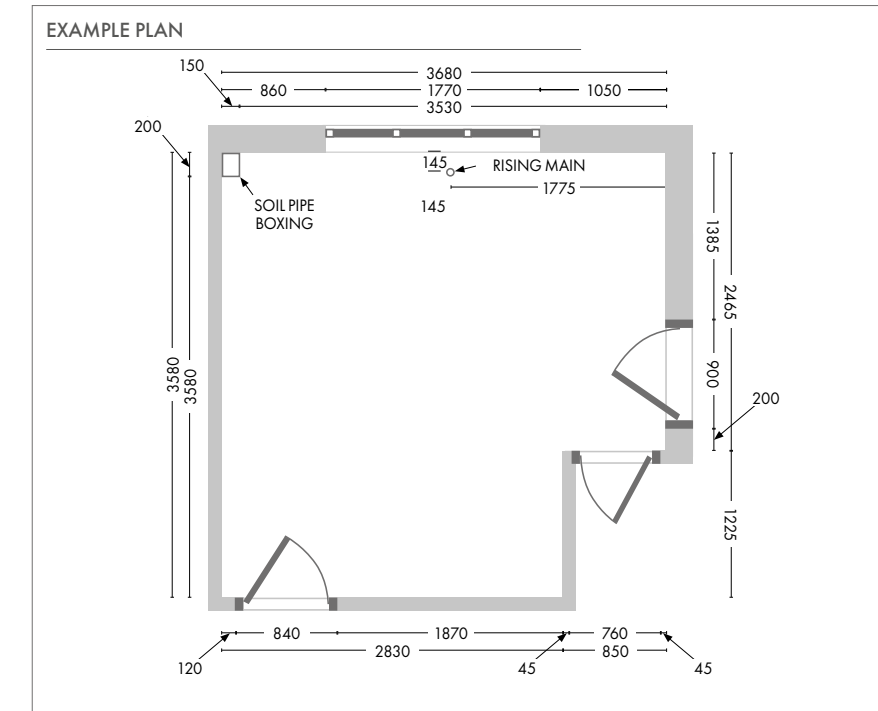

Installation instructions

Installation is only to be carried out by a competent person. Check the suitability of the wall/ceiling before installation commences.

Check that the fastening devices will withstand the forces generated.

FAILURE TO FOLLOW THESE INSTRUCTIONS MAY INVALIDATE YOUR GUARANTEE.

JEWSON KITCHEN DESIGN ENQUIRY FORM

PROJECT	
Kitchen Range & Specification:	By Design Standard ☐ By Design Premium ☐
Project Budget:	
Design & Colour:	
Handle Type and Code:	

APPROXIMATE TIME FRAME	APPROXIMATE BUDGET

APPLIANCES	Built-in	Freestanding	EXISTING APPLIANCES (note dimensions)	Built-in	Freestanding
Oven	☐	☐	Oven	☐	☐
Steam Oven	☐	☐	Steam Oven	☐	☐
Microwave	☐	☐	Microwave	☐	☐
Coffee Machine	☐	☐	Coffee Machine	☐	☐
Hob	☐	☐	Hob	☐	☐
Hood	☐	☐	Hood	☐	☐
Fridge	☐	☐	Fridge	☐	☐
Freezer	☐	☐	Freezer	☐	☐
Fridge/Freezer	☐	☐	Fridge/Freezer	☐	☐
Wine Cooler	☐	☐	Wine Cooler	☐	☐
Dishwasher	☐	☐	Dishwasher	☐	☐
Washing Machine	☐	☐	Washing Machine	☐	☐
Tumble Dryer	☐	☐	Tumble Dryer	☐	☐
Other	☐	☐	Other	☐	☐

SINKS		TAPS	
Type		Type	
Materials		Materials	
Preferred Brands		Preferred Brands	

PREFERRED LIGHTING	PREFERRED TILES

WORKTOP TYPE ☐ Laminate ☐ Solid Surface ☐ Wood ☐ Upstands ☐ Splashback	BASE UNITS ☐ Highline ☐ Drawerline ☐ Drawer Packs ☐ Larder ☐ Pull Outs	WALL UNIT HEIGHT ☐ Standard ☐ Tall	FEATURE UNITS ☐ Glazed (where applicable) ☐ Open Shelf Units

QUESTIONS TO ASK SHOWROOM TEAM

1. _____
2. _____
3. _____
4. _____
5. _____

SOMETHING TO REMEMBER: Don't forget to note position of doors, windows (including height to sill), soil pipes and rising main.